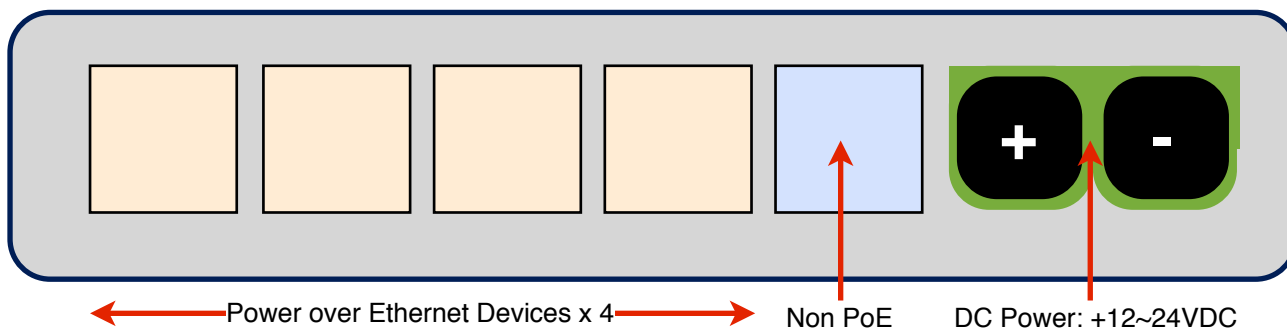

## IRIS-PoE4 Power over Ethernet Injector

---

- 4 Network Ports with 802.3at PoE
- Data Port with Optional PoE in
- Up to 57VDC Input

### Port LED's:

POE Enabled (PoE Port):

Power Good (non PoE Port):

Ethernet Link / Activity: